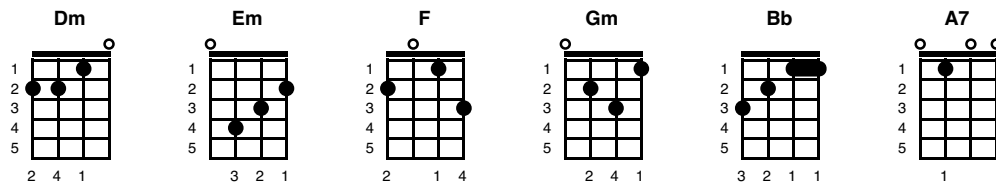

Pre Chorus:

Bb Dm

Billie Jean

Michael Jackson

Tonart Dm

1. Strophe:

Dm **Em** **F** **Em**
She was more like a beauty queen, from a movie scene,
Dm **Em** **F** **Em** **Gm**
I said; don't mind, but what do you mean; I am the one?
Dm **Em** **F**

Who will dance on the floor, in the round.

Em **Gm**
She said; I am the one,

Dm **Em** **F** **Em**
who will dance on the floor, in the round.

2. Strophe:

Dm **Em** **F** **Em**
She told me her name was Billie Jean, as she caused a
scene.